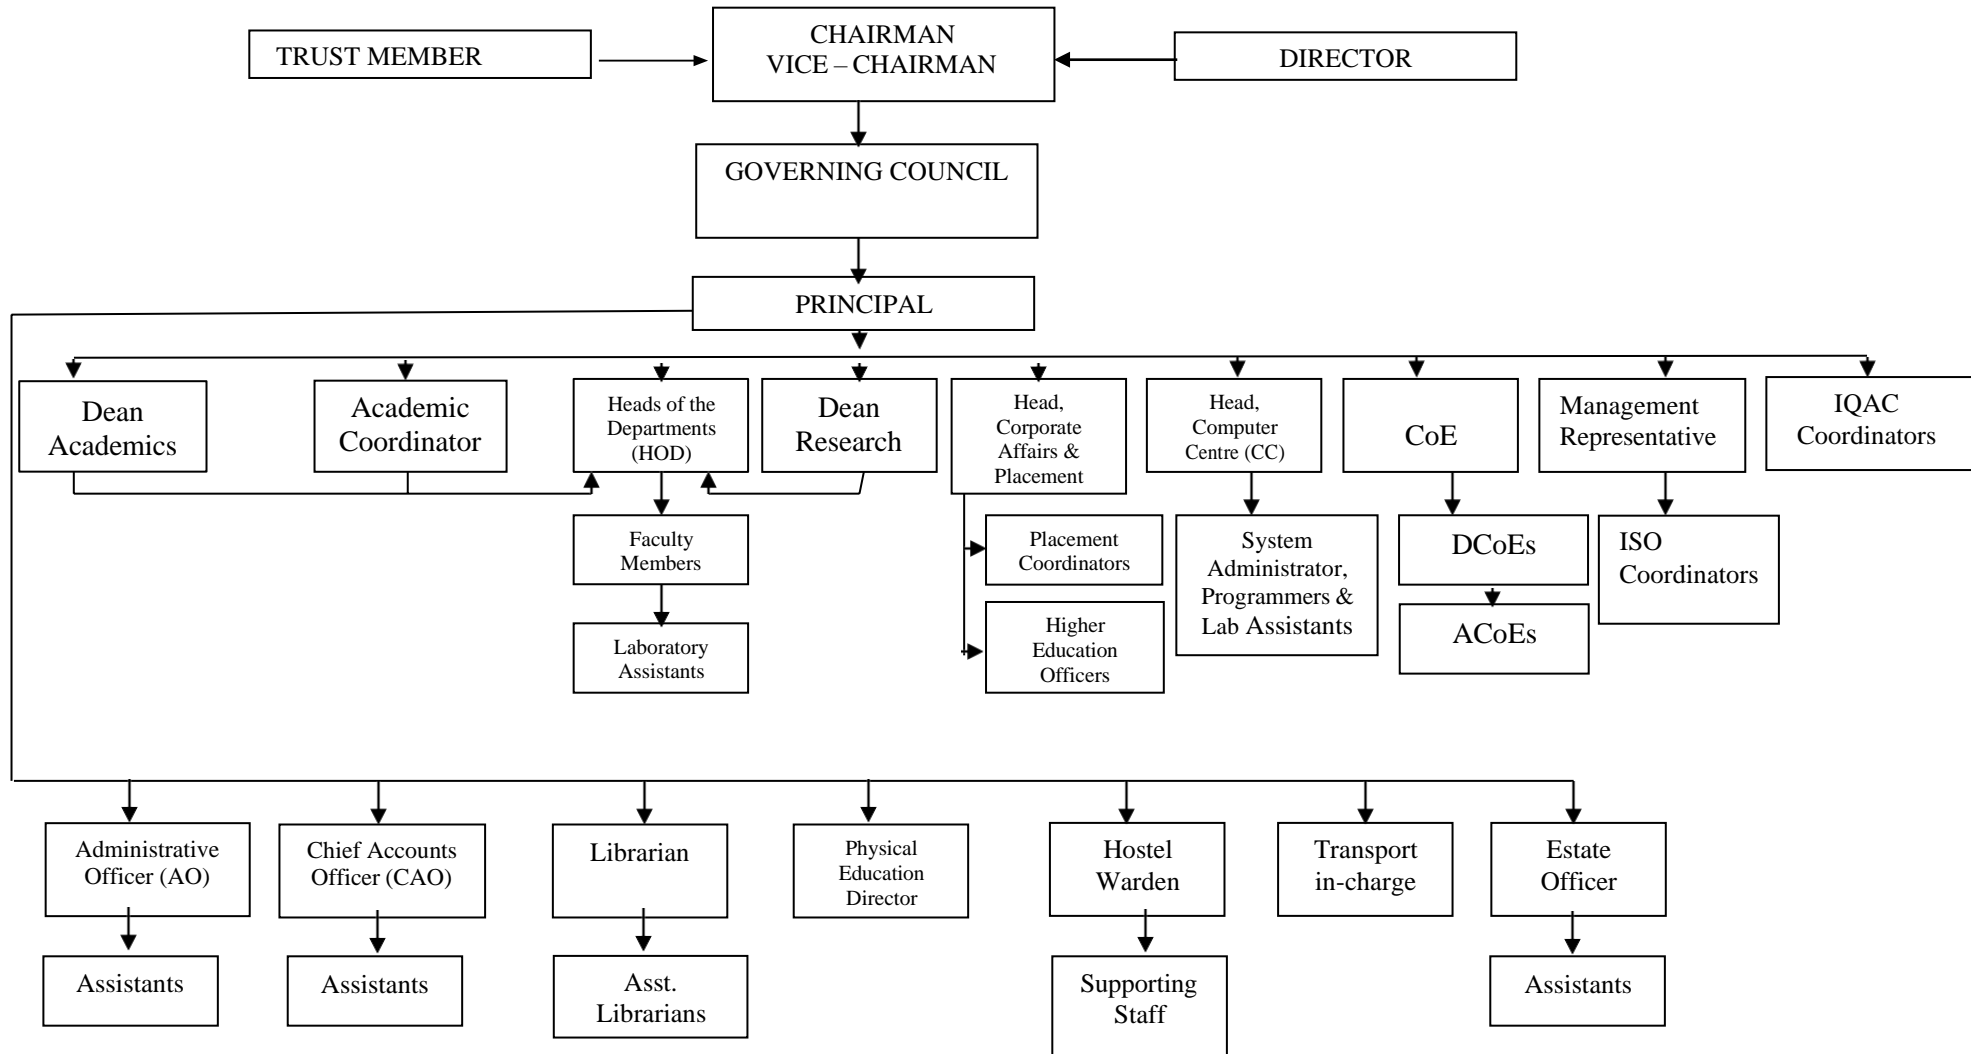

R.M.K. ENGINEERING COLLEGE

RSM Nagar, Kavaraipettai-601 206, Gummidipoondi Taluk, Thiruvallur District
(An Autonomous Institution)

Affiliated to Anna University, Chennai/Approved by AICTE, New Delhi/
Accredited by NAAC with A+ Grade/ISO 9001-2015 Certified Institution/
All Eligible UG Programs are Accredited by NBA, New Delhi

Organizational Chart of the Institution