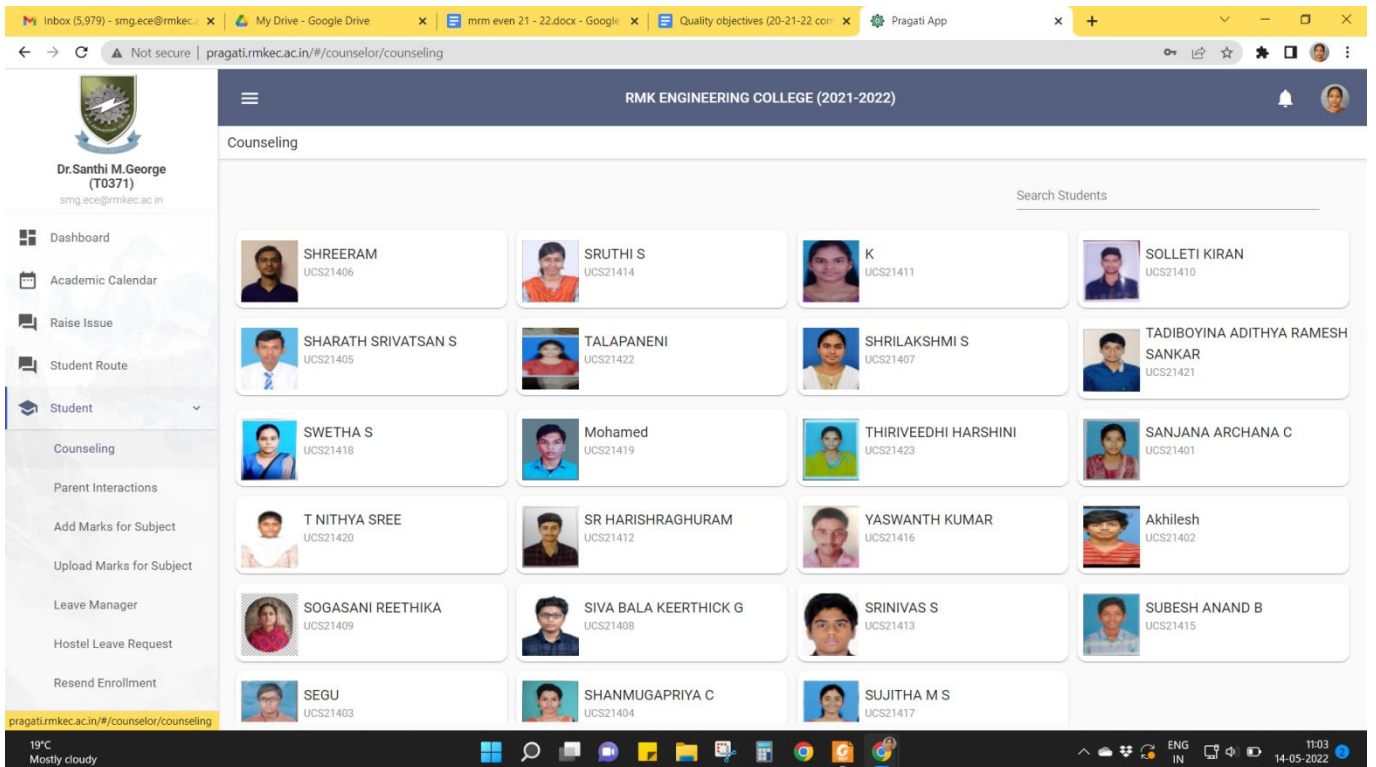

PRAGATI Counseling APP