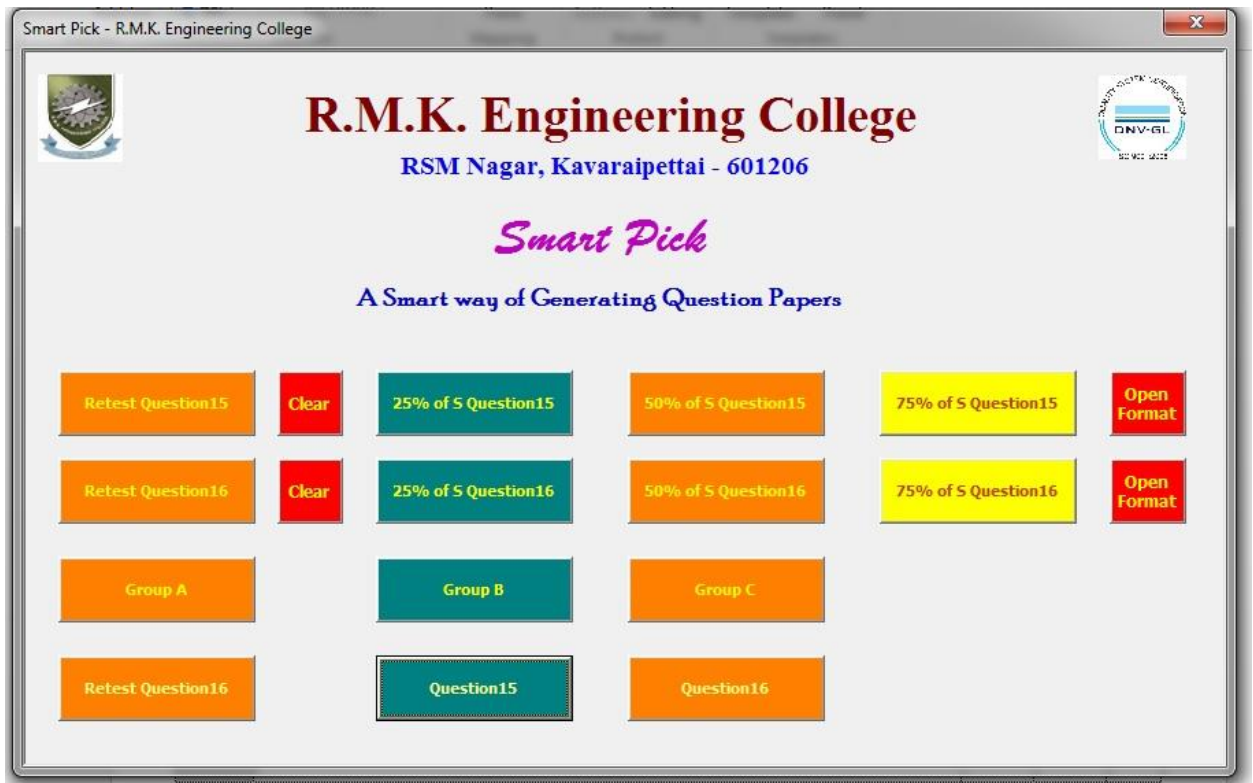

Smartpick used for Internal Assessment Question Paper Generation