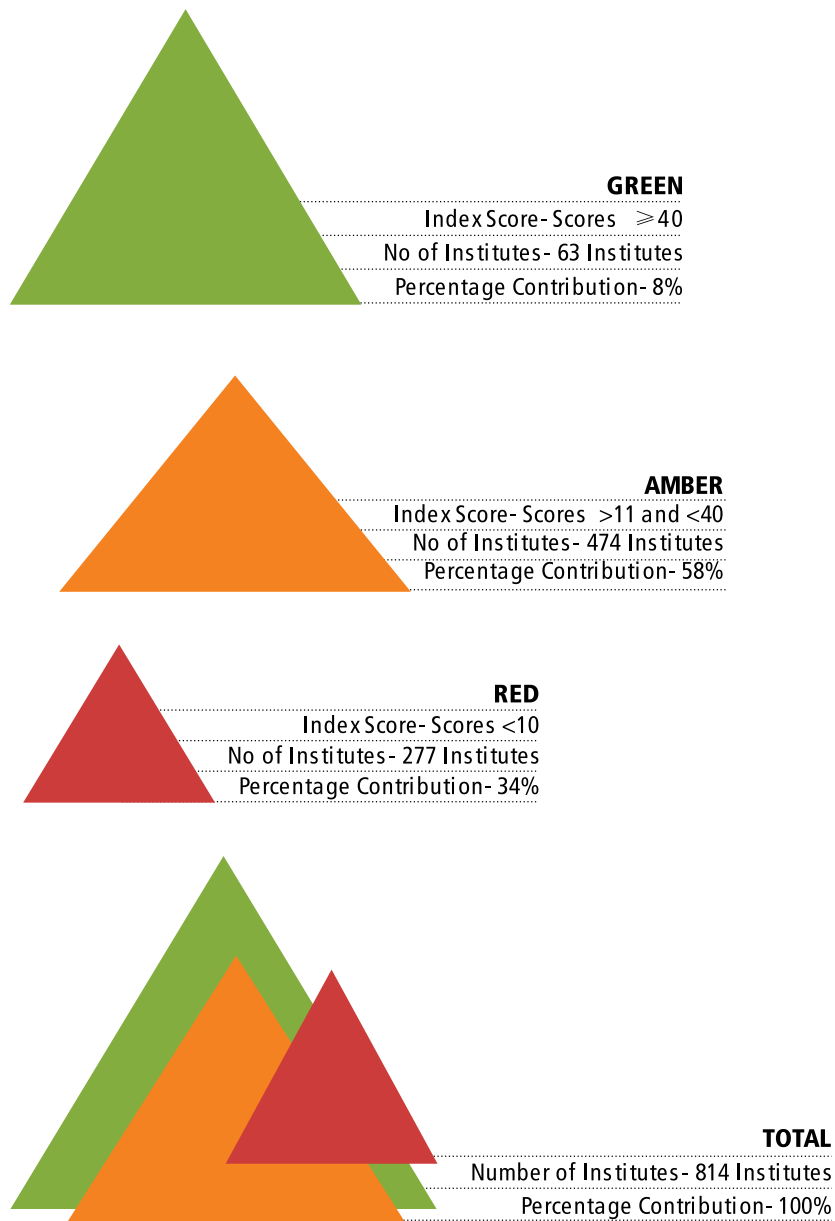

Confederation of Indian Industry

AICTE-CII Survey of Industry-Linked Technical Institutes 2014

WILEY

NATIONAL PERSPECTIVE

The Average Composite Score at national level (considering all institutes irrespective of region, industry and disciplines) stood at 17.30.

The institutes which participated in the survey were classified under three Levels (Green, Amber and Red) based on the performance scores they secured in the assessment.

A broad distribution of scores across institutes is presented in the given figure.

Fig. 4.2

On an individual basis, out of a total **814 submissions in 2014** from various institutes, **63 institutes (8%) scored 40** and above while 474 institutes (58%) scored between 11 to 40 and rest scored 10 or below (34%).